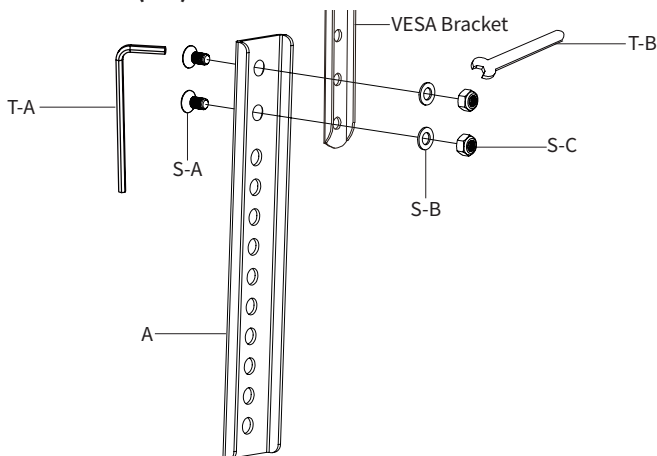

## PACKAGE CONTENTS

**A** (x2)  
Vertical Bracket

**S-A** (x4)  
M6x12mm Screw

**S-B** (x4)  
M6 Washer

**S-C** (x4)  
M6 Nut

**T-A** (x1)  
4mm Allen Wrench

**T-B** (x1)  
M6 Wrench

## ASSEMBLY STEPS

### STEP 1

Assemble Vertical Brackets (**A**) to the VESA brackets from with your existing TV mount using M6x12mm Screws (**S-A**), M6 Washers (**S-B**), and M6 Nuts (**S-C**). Tighten using 4mm Allen Wrench (**T-A**) and M6 Wrench (**T-B**).