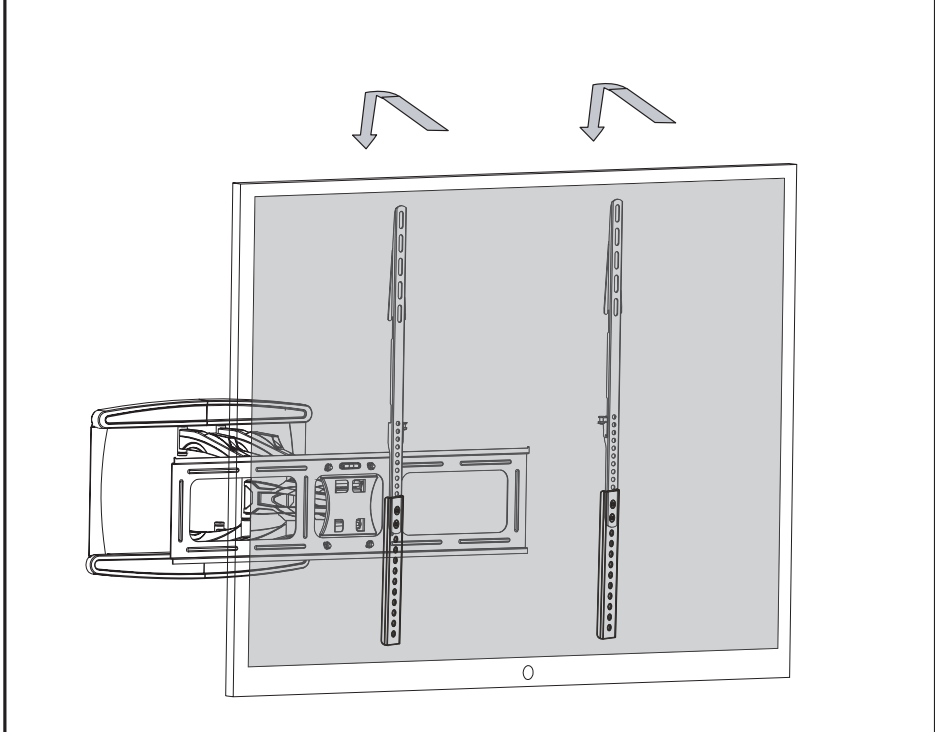

STEP 3

Use the manual provided with your TV mount to secure the TV in place.