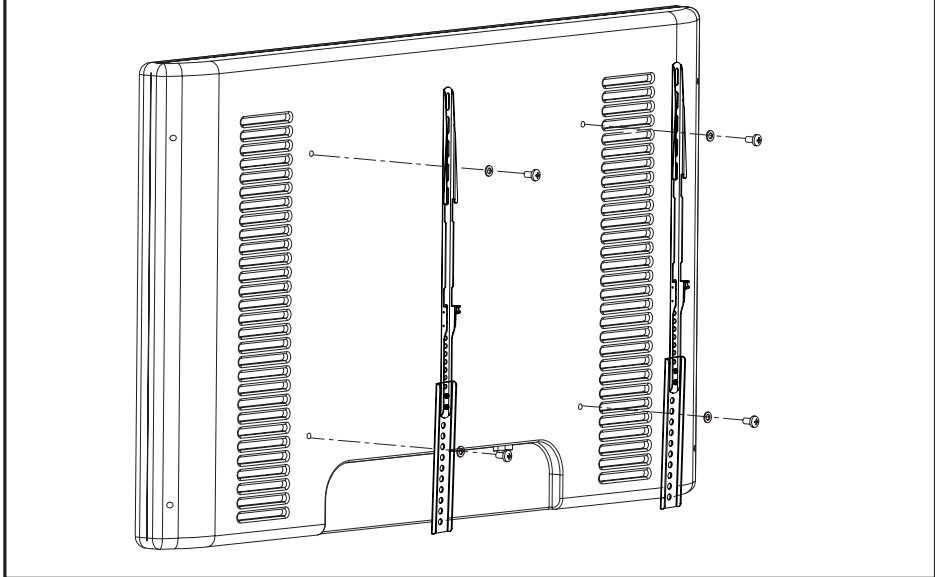

STEP 2

Secure the VESA assembly to the TV using the included hardware with your TV mount.